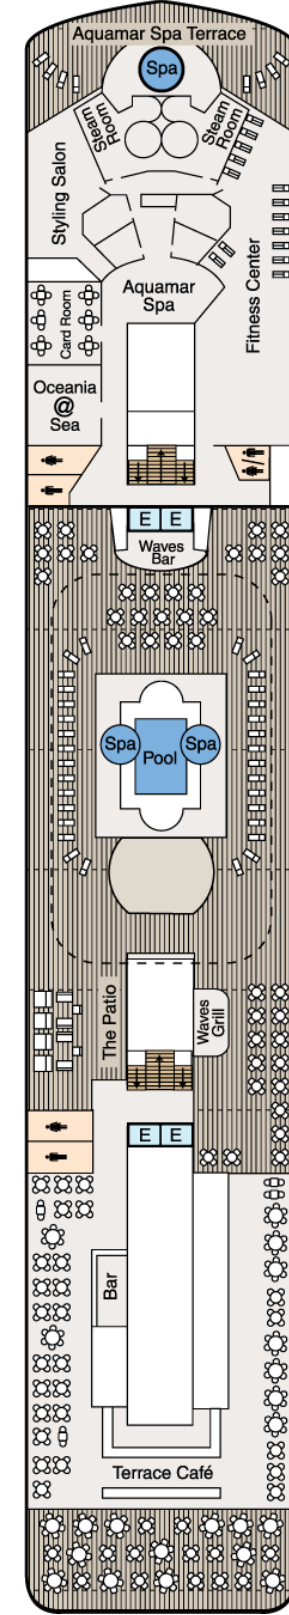

SYMBOL LEGEND

- Restrooms
- Elevator
- Laundrette
- Obstructed Views
- Quad with Pullman
- Quad with Sofa bed
- Connecting Staterooms
- Wheelchair Accessible
- Triple with Pullman
- Triple with Sofa bed
- 3rd guest occupancy available upon request

STATEROOM COLOR LEGEND

OS	VS	PH1	PH2	PH3	A1	A2	A3
B1	B2	C1	C2	D	E	F	G

DECK 11

- Golf Putting Greens
- Shuffleboard
- Sun Deck

DECK 10

- Toscana
- Horizons
- Polo Grill
- Library
- Fitness Track

DECK 9

- Terrace Café
- Waves Grill
- Waves Bar
- Pool Deck
- Oceania@Sea
- Aquamar Spa + Vitality Center
- Aquamar Spa Terrace
- Fitness Center and Salon

DECK 8

- Bridge
- Staterooms

DECK 7

- Laundrette
- Staterooms

DECK 6

- Staterooms

DECK 5

- Show Lounge
- DUTY-FREE Onboard Boutiques
- Upper Hall
- Oceania Club
- Ambassador Desk
- Martinis
- Casino at Sea
- Baristas
- The Grand Bar
- The Grand Dining Room.

DECK 4

- Reception Desk
- Reception Hall
- Destination Services
- Concierge
- Medical Center
- Staterooms

DECK 3

- Staterooms