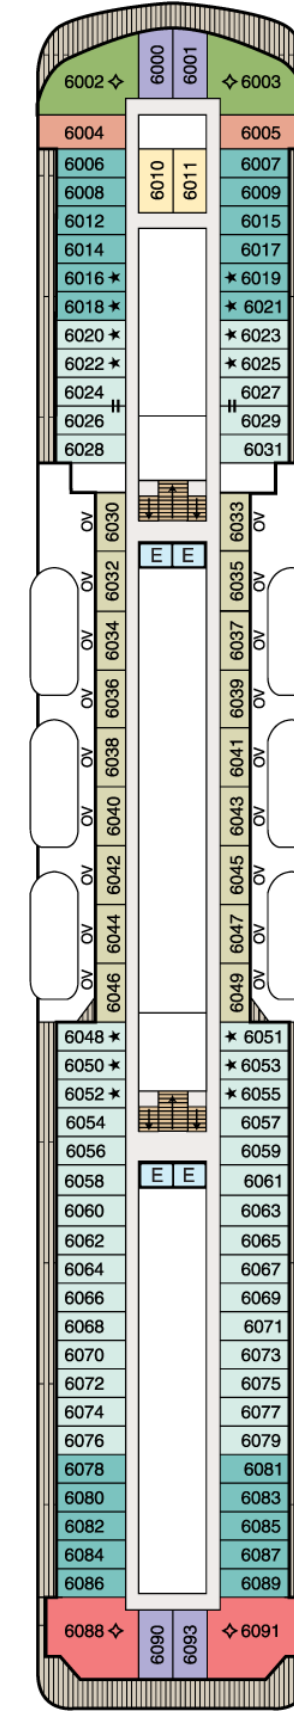

SYMBOL LEGEND

- Restrooms
- Elevator
- Laundrette
- Obstructed Views
- Quad with Pullman
- Quad with Sofa bed
- Connecting Staterooms
- Wheelchair Accessible
- Triple with Pullman
- Triple with Sofa bed
- 3rd guest occupancy available upon request

STATEROOM COLOR LEGEND

OS	VS	PH1	PH2	PH3	A1	A2	A3
B1	B2	C1	C2	D	E	F	G

DECK 11

- Golf Putting Greens
- Shuffleboard
- Sun Deck

DECK 10

- Toscana
- Horizons
- Polo Grill
- Library
- Fitness Track

DECK 9

- Terrace Café
- Waves Grill
- Waves Bar
- Pool Deck
- Oceania@Sea
- Aquamar Spa + Vitality Center
- Aquamar Spa Terrace
- Fitness Center and Salon

DECK 8

- Bridge
- Staterooms

DECK 7

- Laundrette
- Staterooms

DECK 6

- Staterooms

DECK 5

- Show Lounge
- DUTY-FREE Onboard Boutiques
- Upper Hall
- Oceania Club
- Ambassador Desk
- Martinis
- Casino at Sea
- Baristas
- The Grand Bar
- The Grand Dining Room.

DECK 4

- Reception Desk
- Reception Hall
- Destination Services
- Concierge
- Medical Center
- Staterooms

DECK 3

- Staterooms