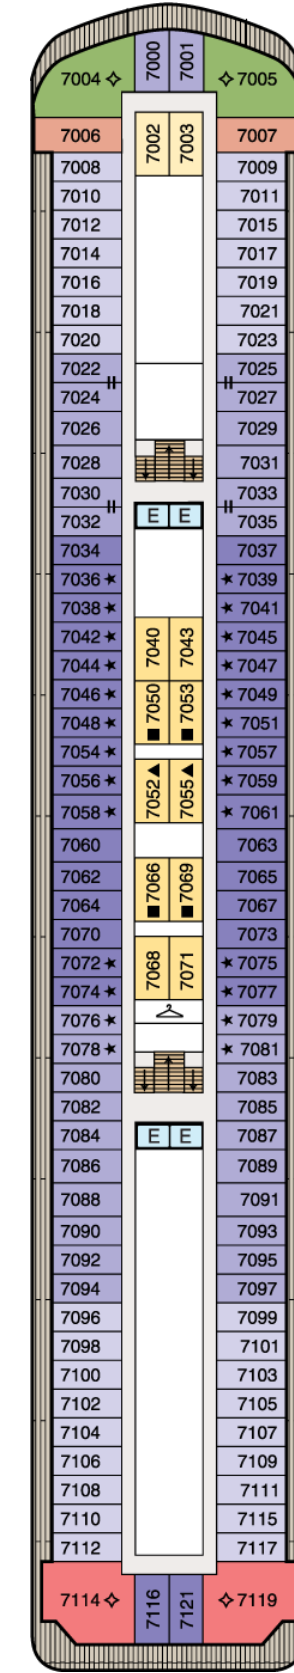

SYMBOL LEGEND

- Restrooms
- Elevator
- Laundrette
- Obstructed Views
- Quad with Pullman
- Quad with Sofa bed
- Connecting Staterooms
- Wheelchair Accessible
- Triple with Pullman
- Triple with Sofa bed
- 3rd guest occupancy available upon request

STATEROOM COLOR LEGEND

OS	VS	PH1	PH2	PH3	A1	A2	A3
B1	B2	C1	C2	D	E	F	G

DECK 11

- Golf Putting Greens
- Shuffleboard
- Sun Deck

DECK 10

- Toscana
- Horizons
- Polo Grill
- Library
- Fitness Track

DECK 9

- Terrace Café
- Waves Grill
- Waves Bar
- Pool Deck
- Oceania@Sea
- Aquamar Spa + Vitality Center
- Aquamar Spa Terrace
- Fitness Center and Salon

DECK 8

- Bridge
- Staterooms

DECK 7

- Laundrette
- Staterooms

DECK 6

- Staterooms

DECK 5

- Show Lounge
- DUTY-FREE Onboard Boutiques
- Upper Hall
- Oceania Club
- Ambassador Desk
- Martinis
- Casino at Sea
- Baristas
- The Grand Bar
- The Grand Dining Room.

DECK 4

- Reception Desk
- Reception Hall
- Destination Services
- Concierge
- Medical Center
- Staterooms

DECK 3

- Staterooms