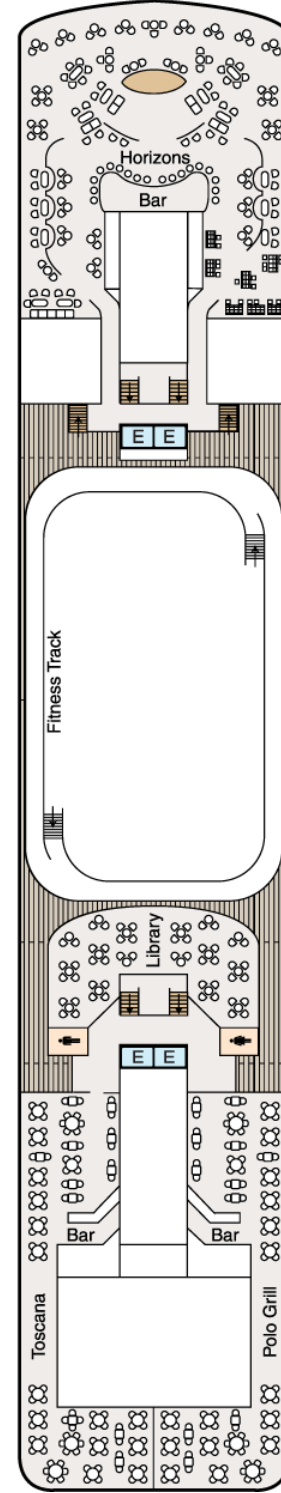

SYMBOL LEGEND

- Restrooms
- Elevator
- Laundrette
- Obstructed Views
- Quad with Pullman
- Quad with Sofa bed
- Connecting Staterooms
- Wheelchair Accessible
- Triple with Pullman
- Triple with Sofa bed
- 3rd guest occupancy available upon request

STATEROOM COLOR LEGEND

OS	VS	PH1	PH2	PH3	A1	A2	A3
B1	B2	C1	C2	D	E	F	G

DECK 11

- Golf Putting Greens
- Shuffleboard
- Sun Deck

DECK 10

- Toscana
- Horizons
- Polo Grill
- Library
- Fitness Track

DECK 9

- Terrace Café
- Waves Grill
- Waves Bar
- Pool Deck
- Oceania@Sea
- Aquamar Spa + Vitality Center
- Aquamar Spa Terrace
- Fitness Center and Salon

DECK 8

- Bridge
- Staterooms

DECK 7

- Laundrette
- Staterooms

DECK 6

- Staterooms

DECK 5

- Show Lounge
- DUTY-FREE Onboard Boutiques
- Upper Hall
- Oceania Club
- Ambassador Desk
- Martinis
- Casino at Sea
- Baristas
- The Grand Bar
- The Grand Dining Room.

DECK 4

- Reception Desk
- Reception Hall
- Destination Services
- Concierge
- Medical Center
- Staterooms

DECK 3

- Staterooms