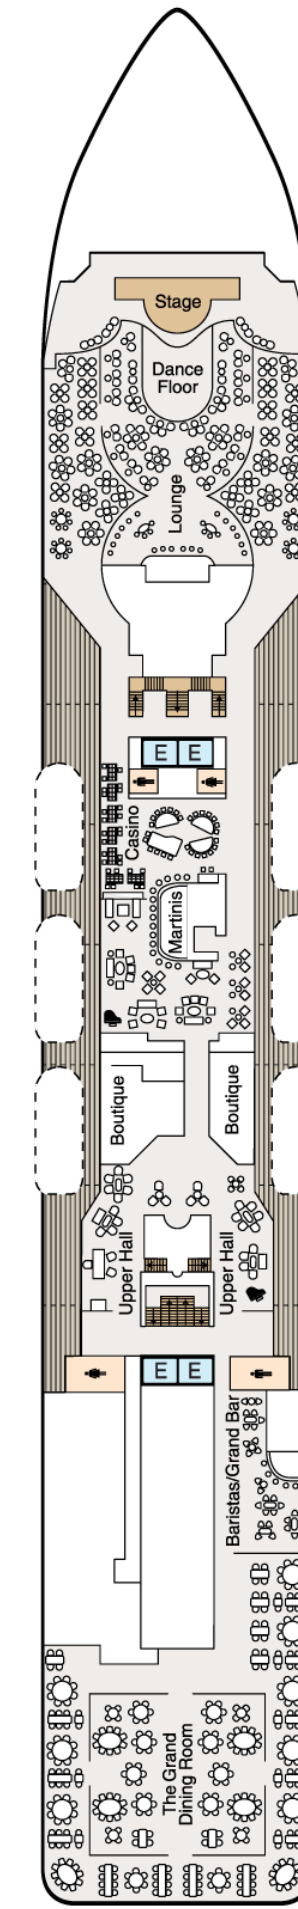

SYMBOL LEGEND

- Restrooms
- Elevator
- Laundrette
- Obstructed Views
- Quad with Pullman
- Quad with Sofa bed
- Connecting Staterooms
- Wheelchair Accessible
- Triple with Pullman
- Triple with Sofa bed
- 3rd guest occupancy available upon request

STATEROOM COLOR LEGEND

OS	VS	PH1	PH2	PH3	A1	A2	A3
B1	B2	C1	C2	D	E	F	G

DECK 11

- Golf Putting Greens
- Shuffleboard
- Sun Deck

DECK 10

- Toscana
- Horizons
- Polo Grill
- Library
- Fitness Track

DECK 9

- Terrace Café
- Waves Grill
- Waves Bar
- Pool Deck
- Oceania@Sea
- Aquamar Spa + Vitality Center
- Aquamar Spa Terrace
- Fitness Center and Salon

DECK 8

- Bridge
- Staterooms

DECK 7

- Laundrette
- Staterooms

DECK 6

- Staterooms

DECK 5

- Show Lounge
- DUTY-FREE Onboard Boutiques
- Upper Hall
- Oceania Club
- Ambassador Desk
- Martinis
- Casino at Sea
- Baristas
- The Grand Bar
- The Grand Dining Room.

DECK 4

- Reception Desk
- Reception Hall
- Destination Services
- Concierge
- Medical Center
- Staterooms

DECK 3

- Staterooms