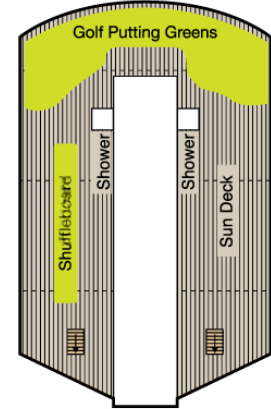

SYMBOL LEGEND

- Restrooms
- Elevator
- Laundrette
- Obstructed Views
- Quad with Pullman
- Quad with Sofa bed
- Connecting Staterooms
- Wheelchair Accessible
- Triple with Pullman
- Triple with Sofa bed
- 3rd guest occupancy available upon request

STATEROOM COLOR LEGEND

OS	VS	PH1	PH2	PH3	A1	A2	A3
B1	B2	C1	C2	D	E	F	G

DECK 11

- Golf Putting Greens
- Shuffleboard
- Sun Deck

DECK 10

- Toscana
- Horizons
- Polo Grill
- Library
- Fitness Track

DECK 9

- Terrace Café
- Waves Grill
- Waves Bar
- Pool Deck
- Oceania@Sea
- Aquamar Spa + Vitality Center
- Aquamar Spa Terrace
- Fitness Center and Salon

DECK 4

- Reception Desk
- Reception Hall
- Destination Services
- Concierge
- Medical Center
- Staterooms

DECK 3

- Staterooms