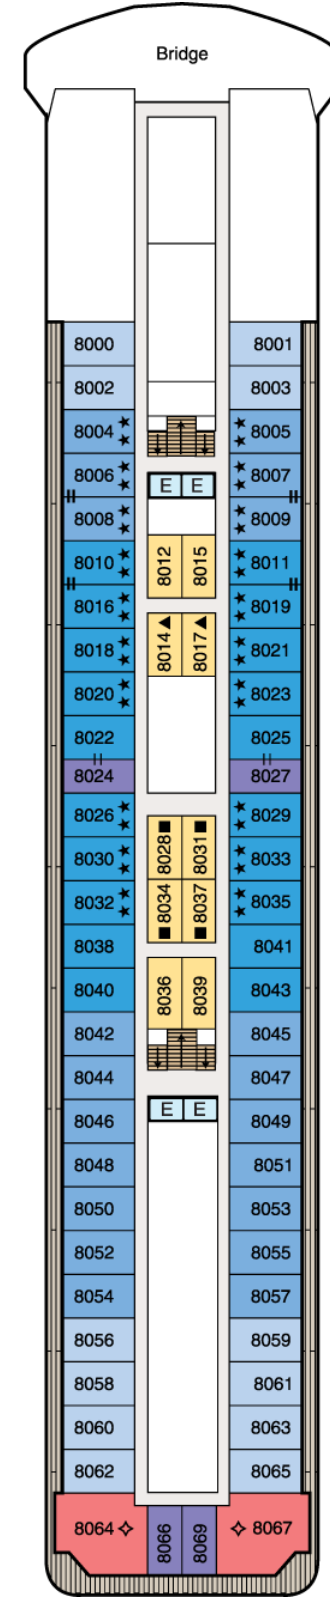

SYMBOL LEGEND

- Restrooms
- Elevator
- Laundrette
- Obstructed Views
- Quad with Pullman
- Quad with Sofa bed
- Connecting Staterooms
- Wheelchair Accessible
- Triple with Pullman
- Triple with Sofa bed
- 3rd guest occupancy available upon request

STATEROOM COLOR LEGEND

OS	VS	PH1	PH2	PH3	A1	A2	A3
B1	B2	C1	C2	D	E	F	G

DECK 11

- Golf Putting Greens
- Shuffleboard
- Sun Deck

DECK 10

- Toscana
- Horizons
- Polo Grill
- Library
- Fitness Track

DECK 9

- Terrace Café
- Waves Grill
- Waves Bar
- Pool Deck
- Oceania@Sea
- Aquamar Spa + Vitality Center
- Aquamar Spa Terrace
- Fitness Center and Salon

DECK 8

- Bridge
- Staterooms

DECK 7

- Laundrette
- Staterooms

DECK 6

- Staterooms

DECK 5

- Show Lounge
- DUTY-FREE Onboard Boutiques
- Upper Hall
- Oceania Club
- Ambassador Desk
- Martinis
- Casino at Sea
- Baristas
- The Grand Bar
- The Grand Dining Room.

DECK 4

- Reception Desk
- Reception Hall
- Destination Services
- Concierge
- Medical Center
- Staterooms

DECK 3

- Staterooms