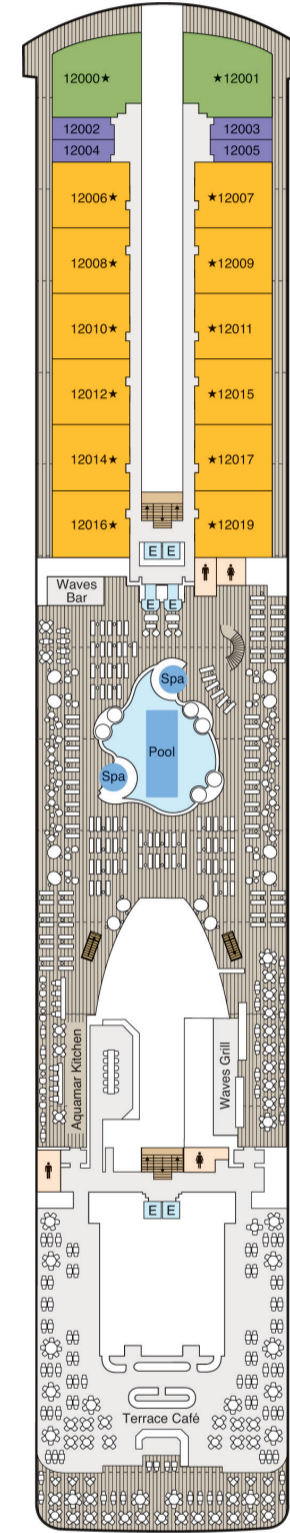

SYMBOL LEGEND

- ♣ Restrooms
- E Elevator
- 🚰 Laundrette
- 👁 Obstructed Views
- Quad with Pullman
- ★ ★ Quad with Sofa bed
- || Connecting Staterooms
- ♿ Wheelchair Accessible
- ▲ Triple with Pullman
- ★ Triple with Sofa bed
- ◇ 3rd guest occupancy available upon request

STATEROOM COLOR LEGEND

- | | | | | | | | |
|----|----|-----|-----|-----|----|----|----|
| OS | VS | PH1 | PH2 | PH3 | A1 | A2 | A3 |
| B1 | B2 | C1 | C2 | D | E | F | G |

DECK 16

- Golf Putting Greens
- Paddle Tennis Pickleball

DECK 15

- Aquamar Spa Terrace
- Sauna Steam
- Aerobics
- Aquamar Spa
- Fitness Center
- Styling Salon
- Barber Shop
- Fitness Track
- Croquet
- Bocce Ball Baggo
- Shuffleboard

DECK 14

- Horizons
- Bar
- Library
- The Culinary Center
- LYNC Digital Center
- Artist Loft
- Sun Deck
- Baristas
- Creperie
- Bakery
- Toscana
- Polo Grill
- Privée

DECK 8

- Laundrette
- Staterooms

DECK 7

- Staterooms

DECK 6

- Future Cruise Sales
- Upper Hall
- Martinis
- Casino
- Grand Lounge
- Founders Bar
- The Grand Dining Room

DECK 5

- Stage
- Lounge
- Destination Services
- Reception
- Concierge
- Boutique
- Red Ginger
- Ember