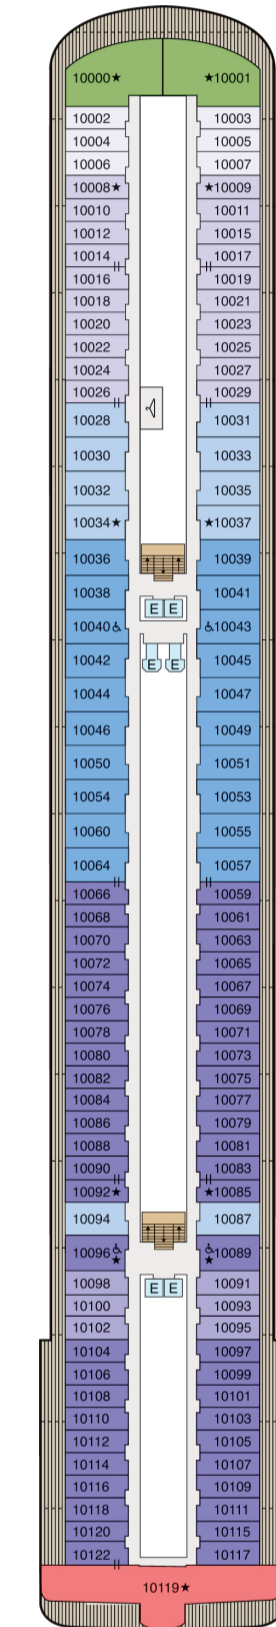

SYMBOL LEGEND

- ♣ Restrooms
- E Elevator
- 🚰 Laundrette
- 👁 Obstructed Views
- Quad with Pullman
- ★ ★ Quad with Sofa bed
- || Connecting Staterooms
- ♿ Wheelchair Accessible
- ▲ Triple with Pullman
- ★ Triple with Sofa bed
- ◇ 3rd guest occupancy available upon request

STATEROOM COLOR LEGEND

- | | | | | | | | |
|----|----|-----|-----|-----|----|----|----|
| OS | VS | PH1 | PH2 | PH3 | A1 | A2 | A3 |
| B1 | B2 | C1 | C2 | D | E | F | G |

DECK 16

- Golf Putting Greens
- Paddle Tennis Pickleball

DECK 15

- Aquamar Spa Terrace
- Sauna Steam
- Aerobics
- Aquamar Spa
- Fitness Center
- Styling Salon
- Barber Shop
- Fitness Track
- Croquet
- Bocce Ball Baggo
- Shuffleboard

DECK 14

- Horizons
- Bar
- Library
- The Culinary Center
- LYNC Digital Center
- Artist Loft
- Sun Deck
- Baristas
- Creperie
- Bakery
- Toscana
- Polo Grill
- Privée