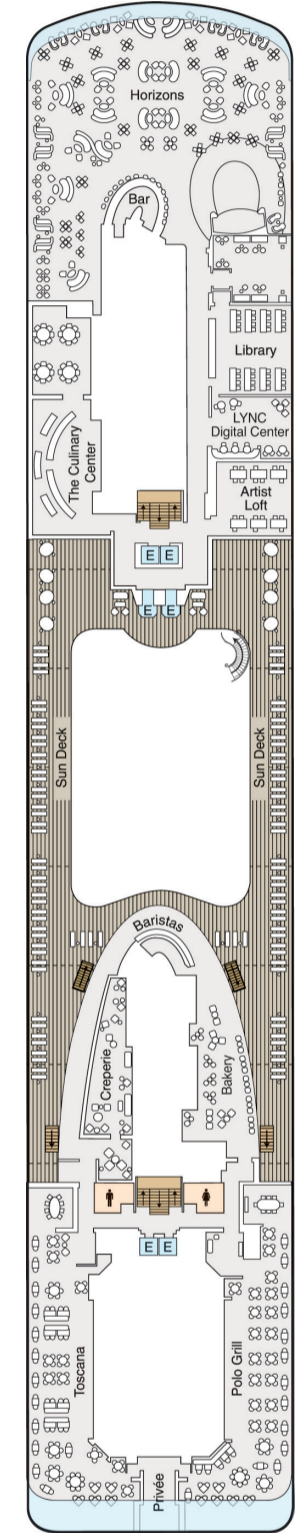

SYMBOL LEGEND

- ♣ Restrooms
- E Elevator
- 🚰 Laundrette
- 👁 Obstructed Views
- Quad with Pullman
- ★ ★ Quad with Sofa bed
- || Connecting Staterooms
- ♿ Wheelchair Accessible
- ▲ Triple with Pullman
- ★ Triple with Sofa bed
- 3rd guest occupancy available upon request

STATEROOM COLOR LEGEND

OS	VS	PH1	PH2	PH3	A1	A2	A3
B1	B2	C1	C2	D	E	F	G

DECK 16

- Golf Putting Greens
- Paddle Tennis Pickleball

DECK 15

- Aquamar Spa Terrace
- Sauna Steam
- Aerobics
- Aquamar Spa
- Fitness Center
- Styling Salon
- Barber Shop
- Fitness Track
- Croquet
- Bocce Ball Baggo
- Shuffleboard

DECK 14

- Horizons
- Bar
- Library
- The Culinary Center
- LYNC Digital Center
- Artist Loft
- Sun Deck
- Baristas
- Creperie
- Bakery
- Toscana
- Polo Grill
- Privée

DECK 12

- Waves Bar
- Spa
- Pool
- Waves Grill
- Aquamar Kitchen
- Terrace Café
- Staterooms

DECK 11

- Bridge
- Executive Lounge
- Laundrette
- Staterooms

DECK 10

- Laundrette
- Staterooms

DECK 9

- Concierge Lounge
- Laundrette
- Staterooms

DECK 8

- Laundrette
- Staterooms

DECK 7

- Staterooms

DECK 6

- Future Cruise Sales
- Upper Hall
- Martinis
- Casino
- Grand Lounge
- Founders Bar
- The Grand Dining Room

DECK 5

- Stage
- Lounge
- Destination Services
- Reception
- Concierge
- Boutique
- Red Ginger
- Ember