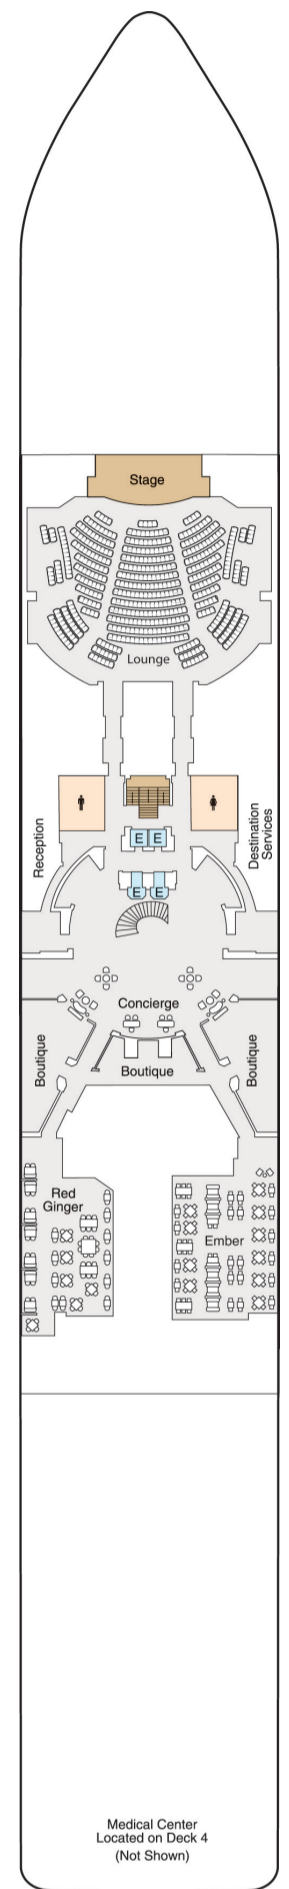

SYMBOL LEGEND

- ♣ Restrooms
- E Elevator
- 🚰 Laundrette
- 👁 Obstructed Views
- Quad with Pullman
- ★ ★ Quad with Sofa bed
- || Connecting Staterooms
- ♿ Wheelchair Accessible
- ▲ Triple with Pullman
- ★ Triple with Sofa bed
- ◇ 3rd guest occupancy available upon request

STATEROOM COLOR LEGEND

- | | | | | | | | |
|----|----|-----|-----|-----|----|----|----|
| OS | VS | PH1 | PH2 | PH3 | A1 | A2 | A3 |
| B1 | B2 | C1 | C2 | D | E | F | G |

DECK 16

- Golf Putting Greens
- Paddle Tennis Pickleball