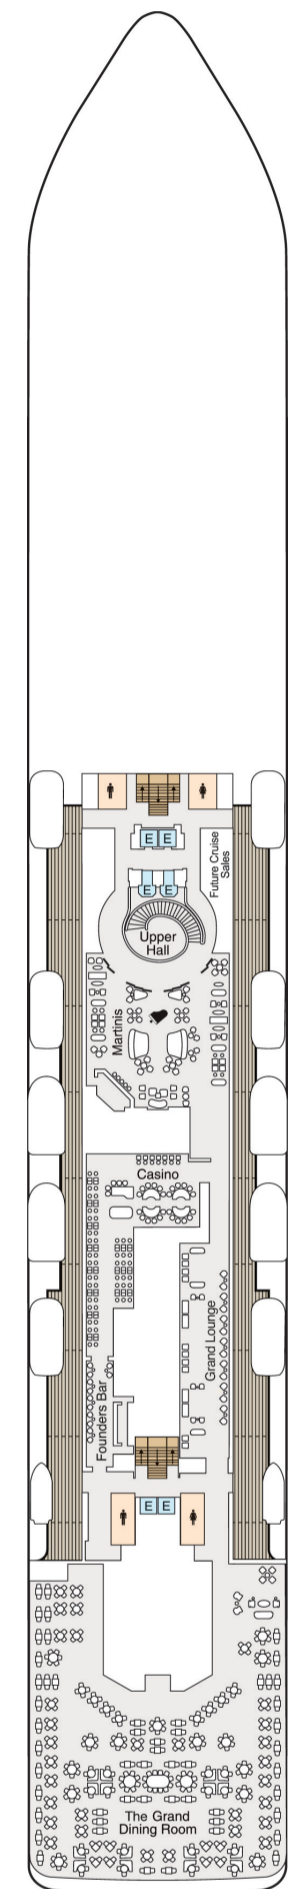

SYMBOL LEGEND

- ♣ Restrooms
- E Elevator
- 🚰 Laundrette
- 👁 Obstructed Views
- Quad with Pullman
- ★ ★ Quad with Sofa bed
- || Connecting Staterooms
- ♿ Wheelchair Accessible
- ▲ Triple with Pullman
- ★ Triple with Sofa bed
- ◇ 3rd guest occupancy available upon request

STATEROOM COLOR LEGEND

- | | | | | | | | |
|----|----|-----|-----|-----|----|----|----|
| OS | VS | PH1 | PH2 | PH3 | A1 | A2 | A3 |
| B1 | B2 | C1 | C2 | D | E | F | G |

DECK 16

- Golf Putting Greens
- Paddle Tennis Pickleball