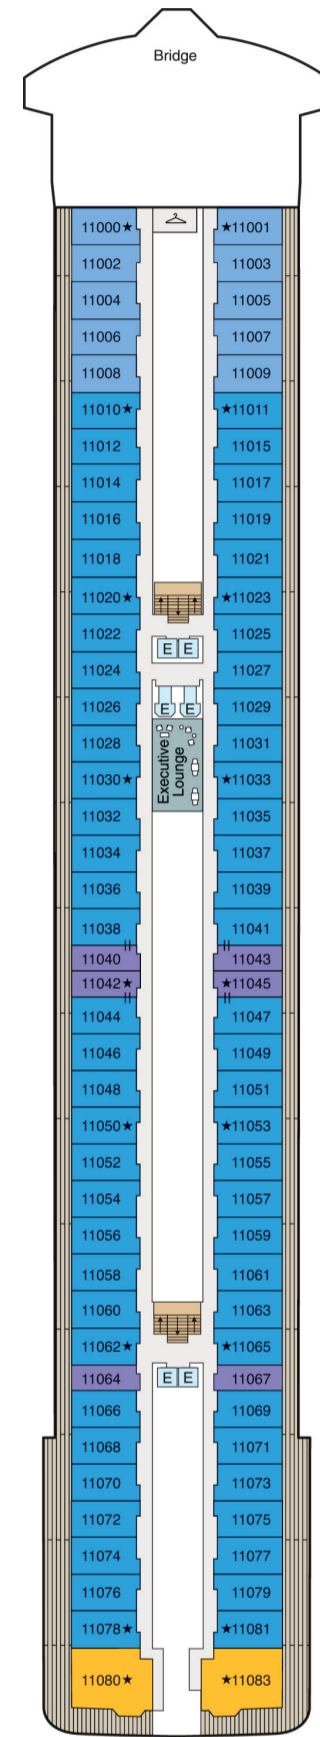

SYMBOL LEGEND

- ♣ Restrooms
- E Elevator
- 🚰 Laundrette
- 👁 Obstructed Views
- Quad with Pullman
- ★ ★ Quad with Sofa bed
- || Connecting Staterooms
- ♿ Wheelchair Accessible
- ▲ Triple with Pullman
- ★ Triple with Sofa bed
- 3rd guest occupancy available upon request

STATEROOM COLOR LEGEND

OS	VS	PH1	PH2	PH3	A1	A2	A3
B1	B2	C1	C2	D	E	F	G

DECK 16

- Golf Putting Greens
- Paddle Tennis Pickleball

DECK 15

- Aquamar Spa Terrace
- Sauna Steam
- Aerobics
- Aquamar Spa
- Fitness Center
- Styling Salon
- Barber Shop
- Fitness Track
- Croquet
- Bocce Ball Baggo
- Shuffleboard

DECK 14

- Horizons
- Bar
- Library
- The Culinary Center
- LYNC Digital Center
- Artist Loft
- Sun Deck
- Baristas
- Creperie
- Bakery
- Toscana
- Polo Grill
- Privée

DECK 12

- Waves Bar
- Spa
- Pool
- Waves Grill
- Aquamar Kitchen
- Terrace Café
- Staterooms

DECK 11

- Bridge
- Executive Lounge
- Laundrette
- Staterooms

DECK 10

- Laundrette
- Staterooms

DECK 9

- Concierge Lounge
- Laundrette
- Staterooms

DECK 8

- Laundrette
- Staterooms

DECK 7

- Staterooms

DECK 6

- Future Cruise Sales
- Upper Hall
- Martinis
- Casino
- Grand Lounge
- Founders Bar
- The Grand Dining Room

DECK 5

- Stage
- Lounge
- Destination Services
- Reception
- Concierge
- Boutique
- Red Ginger
- Ember