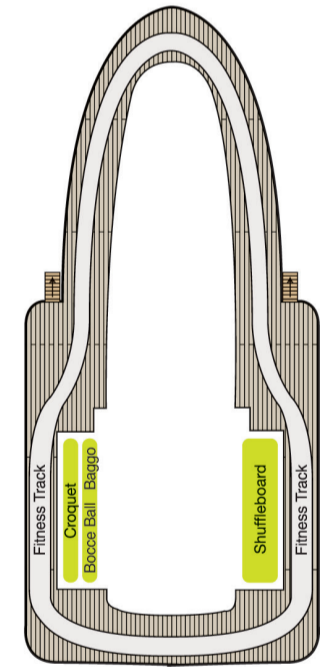

SYMBOL LEGEND

- ♣ Restrooms
- E Elevator
- 🚰 Laundrette
- 👁 Obstructed Views
- Quad with Pullman
- ★ ★ Quad with Sofa bed
- || Connecting Staterooms
- ♿ Wheelchair Accessible
- ▲ Triple with Pullman
- ★ Triple with Sofa bed
- 3rd guest occupancy available upon request

STATEROOM COLOR LEGEND

OS	VS	PH1	PH2	PH3	A1	A2	A3
B1	B2	C1	C2	D	E	F	G

DECK 16

- Golf Putting Greens
- Paddle Tennis Pickleball

DECK 15

- Aquamar Spa Terrace
- Sauna Steam
- Aerobics
- Aquamar Spa
- Fitness Center
- Styling Salon
- Barber Shop
- Fitness Track
- Croquet
- Bocce Ball Baggo
- Shuffleboard

DECK 14

- Horizons
- Bar
- Library
- The Culinary Center
- LYNC Digital Center
- Artist Loft
- Sun Deck
- Baristas
- Creperie
- Bakery
- Toscana
- Polo Grill
- Privée

DECK 12

- Waves Bar
- Spa
- Pool
- Waves Grill
- Aquamar Kitchen
- Terrace Café
- Staterooms

DECK 11

- Bridge
- Executive Lounge
- Laundrette
- Staterooms

DECK 10

- Laundrette
- Staterooms

DECK 9

- Concierge Lounge
- Laundrette
- Staterooms

DECK 8

- Laundrette
- Staterooms

DECK 7

- Staterooms

DECK 6

- Future Cruise Sales
- Upper Hall
- Martinis
- Casino
- Grand Lounge
- Founders Bar
- The Grand Dining Room

DECK 5

- Stage
- Lounge
- Destination Services
- Reception
- Concierge
- Boutique
- Red Ginger
- Ember