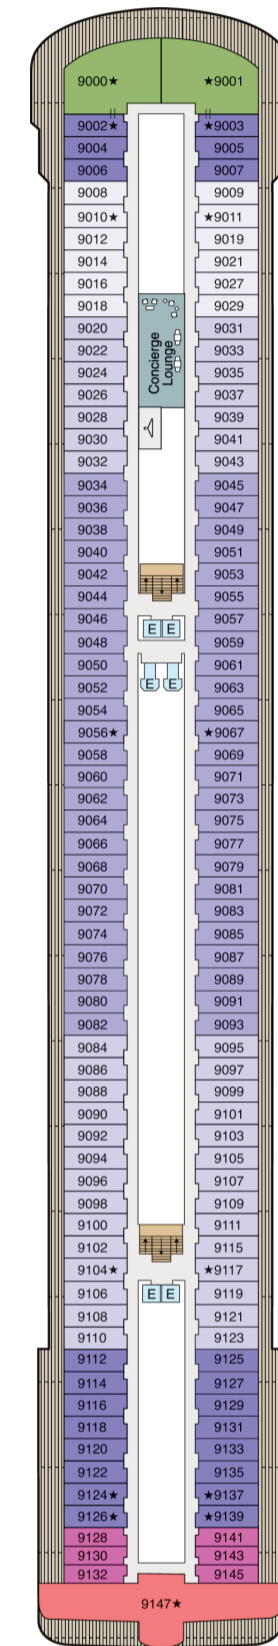

SYMBOL LEGEND

- ♣ Restrooms
- E Elevator
- 🚰 Laundrette
- 👁 Obstructed Views
- Quad with Pullman
- ★ ★ Quad with Sofa bed
- || Connecting Staterooms
- ♿ Wheelchair Accessible
- ▲ Triple with Pullman
- ★ Triple with Sofa bed
- ◇ 3rd guest occupancy available upon request

STATEROOM COLOR LEGEND

- | | | | | | | | |
|----|----|-----|-----|-----|----|----|----|
| OS | VS | PH1 | PH2 | PH3 | A1 | A2 | A3 |
| B1 | B2 | C1 | C2 | D | E | F | G |

DECK 16

- Golf Putting Greens
- Paddle Tennis Pickleball

DECK 15

- Aquamar Spa Terrace
- Sauna Steam
- Aerobics
- Aquamar Spa
- Fitness Center
- Styling Salon
- Barber Shop
- Fitness Track
- Croquet
- Bocce Ball Baggo
- Shuffleboard

DECK 14

- Horizons
- Bar
- Library
- The Culinary Center
- LYNC Digital Center
- Artist Loft
- Sun Deck
- Baristas
- Creperie
- Bakery
- Toscana
- Polo Grill
- Privée