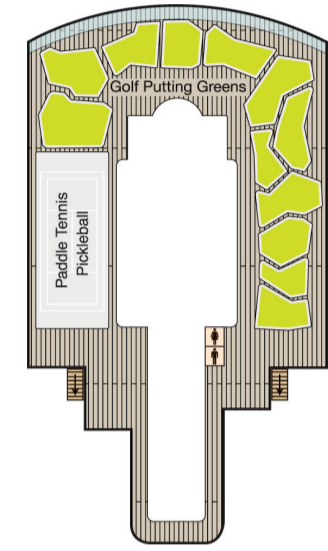

SYMBOL LEGEND

- ♣ Restrooms
- E Elevator
- 🚰 Laundrette
- 👁 Obstructed Views
- Quad with Pullman
- ★ ★ Quad with Sofa bed
- || Connecting Staterooms
- ♿ Wheelchair Accessible
- ▲ Triple with Pullman
- ★ Triple with Sofa bed
- ◇ 3rd guest occupancy available upon request

STATEROOM COLOR LEGEND

- | | | | | | | | |
|----|----|-----|-----|-----|----|----|----|
| OS | VS | PH1 | PH2 | PH3 | A1 | A2 | A3 |
| B1 | B2 | C1 | C2 | D | E | F | G |

DECK 16

- Golf Putting Greens
- Paddle Tennis Pickleball

DECK 15

- Aquamar Spa Terrace
- Sauna Steam
- Aerobics
- Aquamar Spa
- Fitness Center
- Styling Salon
- Barber Shop
- Fitness Track
- Croquet
- Bocce Ball Baggo
- Shuffleboard

DECK 14

- Horizons
- Bar
- Library
- The Culinary Center
- LYNC Digital Center
- Artist Loft
- Sun Deck
- Baristas
- Creperie
- Bakery
- Toscana
- Polo Grill
- Privée