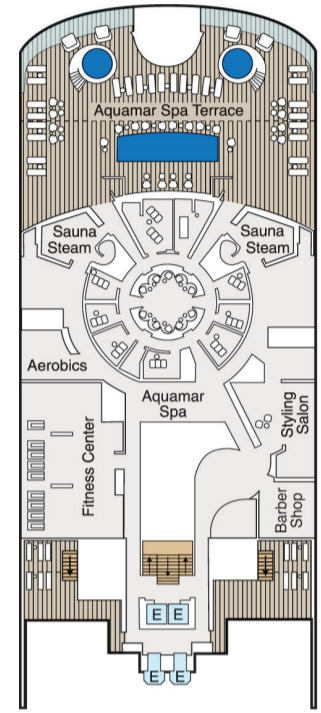

SYMBOL LEGEND

- ♣ Restrooms
- E Elevator
- 🚰 Laundrette
- 👁 Obstructed Views
- Quad with Pullman
- ★ ★ Quad with Sofa bed
- || Connecting Staterooms
- ♿ Wheelchair Accessible
- ▲ Triple with Pullman
- ★ Triple with Sofa bed
- ◇ 3rd guest occupancy available upon request

STATEROOM COLOR LEGEND

- | | | | | | | | |
|----|----|-----|-----|-----|----|----|----|
| OS | VS | PH1 | PH2 | PH3 | A1 | A2 | A3 |
| B1 | B2 | C1 | C2 | D | E | F | G |

DECK 16

- Golf Putting Greens
- Paddle Tennis Pickleball

DECK 15

- Aquamar Spa Terrace
- Sauna Steam
- Aerobics
- Aquamar Spa
- Fitness Center
- Styling Salon
- Barber Shop
- Fitness Track
- Croquet
- Bocce Ball Baggo
- Shuffleboard

DECK 14

- Horizons
- Bar
- Library
- The Culinary Center
- LYNC Digital Center
- Artist Loft
- Sun Deck
- Baristas
- Creperie
- Bakery
- Toscana
- Polo Grill
- Privée

DECK 12

- Waves Bar
- Spa
- Pool
- Waves Grill
- Aquamar Kitchen
- Terrace Café
- Staterooms

DECK 11

- Bridge
- Executive Lounge
- Laundrette
- Staterooms

DECK 10

- Laundrette
- Staterooms

DECK 9

- Concierge Lounge
- Laundrette
- Staterooms