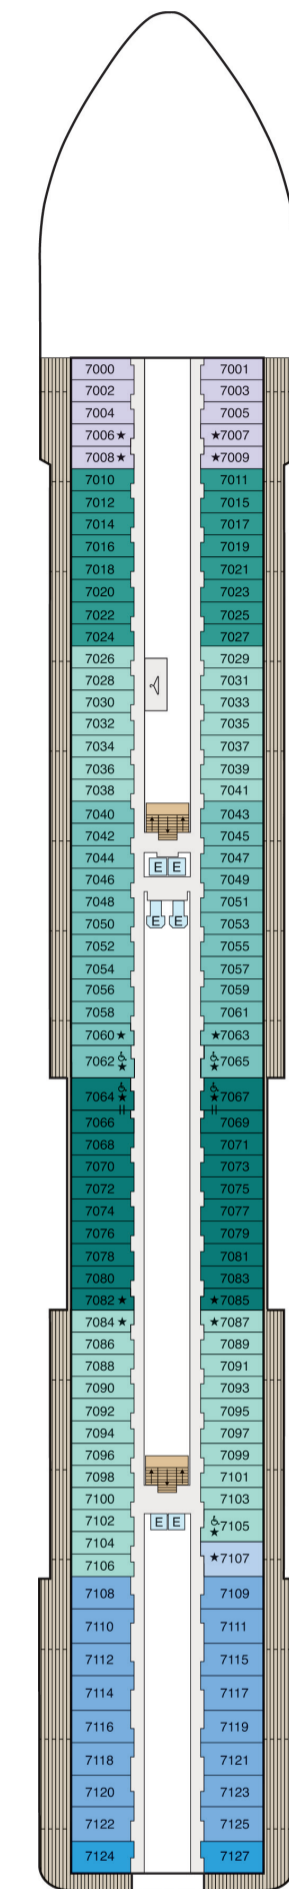

SYMBOL LEGEND

- ♣ Restrooms
- E Elevator
- 🚰 Laundrette
- 👁 Obstructed Views
- Quad with Pullman
- ★ ★ Quad with Sofa bed
- || Connecting Staterooms
- ♿ Wheelchair Accessible
- ▲ Triple with Pullman
- ★ Triple with Sofa bed
- ◇ 3rd guest occupancy available upon request

STATEROOM COLOR LEGEND

- | | | | | | | | |
|----|----|-----|-----|-----|----|----|----|
| OS | VS | PH1 | PH2 | PH3 | A1 | A2 | A3 |
| B1 | B2 | C1 | C2 | D | E | F | G |

DECK 16

- Golf Putting Greens
- Paddle Tennis Pickleball