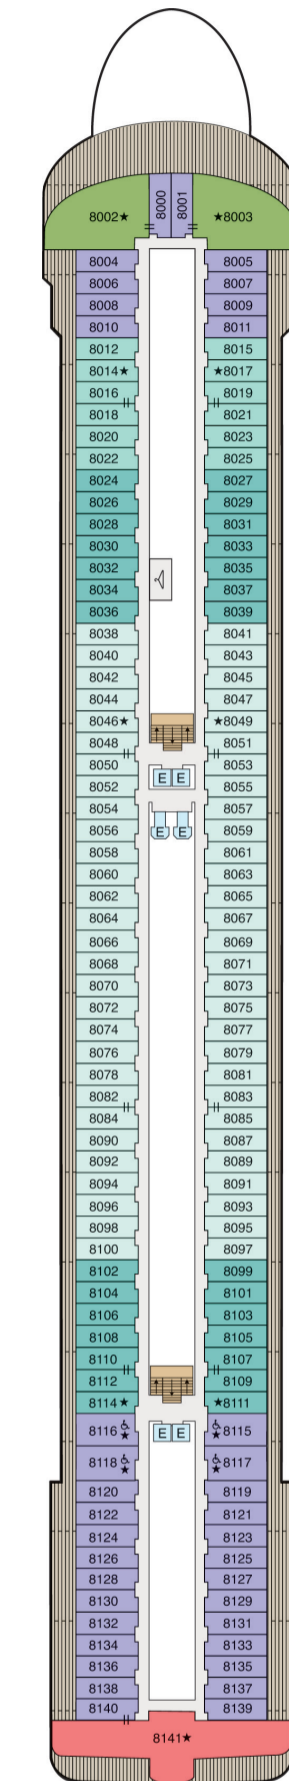

SYMBOL LEGEND

- ♣ Restrooms
- E Elevator
- 🚰 Laundrette
- 👁 Obstructed Views
- Quad with Pullman
- ★ ★ Quad with Sofa bed
- || Connecting Staterooms
- ♿ Wheelchair Accessible
- ▲ Triple with Pullman
- ★ Triple with Sofa bed
- ◇ 3rd guest occupancy available upon request

STATEROOM COLOR LEGEND

- | | | | | | | | |
|----|----|-----|-----|-----|----|----|----|
| OS | VS | PH1 | PH2 | PH3 | A1 | A2 | A3 |
| B1 | B2 | C1 | C2 | D | E | F | G |

DECK 16

- Golf Putting Greens
- Paddle Tennis Pickleball

DECK 15

- Aquamar Spa Terrace
- Sauna Steam
- Aerobics
- Aquamar Spa
- Fitness Center
- Styling Salon
- Barber Shop
- Fitness Track
- Croquet
- Bocce Ball Baggo
- Shuffleboard

DECK 14

- Horizons
- Bar
- Library
- The Culinary Center
- LYNC Digital Center
- Artist Loft
- Sun Deck
- Baristas
- Creperie
- Bakery
- Toscana
- Polo Grill
- Privée