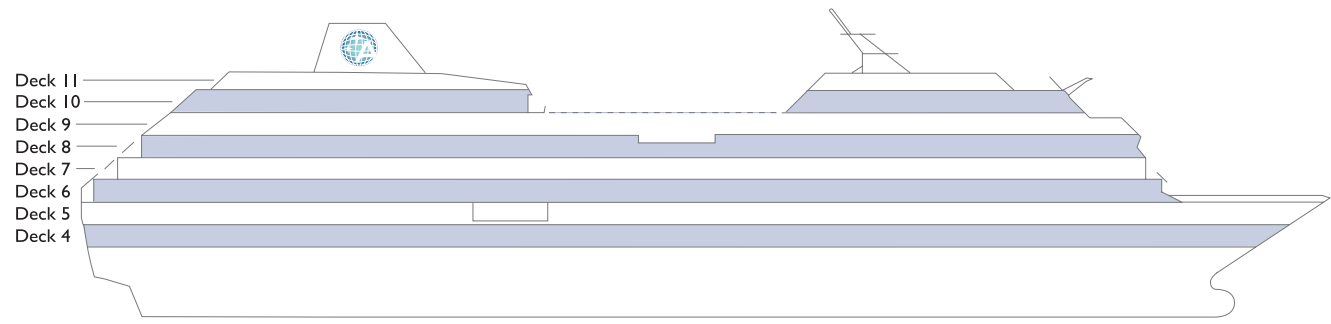

SHIP SPECIFICATIONS

Occupancy: 702 (Double Occupancy)
 Net Tonnage: 30,277
 Length: 592 feet (180 meters)
 Beam: 84 feet (25 meters)
 Guest Decks: Eight
 Cruising Speed: 18.5 knots
 Refurbished: 2018
 Electric Current: 110/220 AC
 Officers and Crew: 408 International Officers, Crew and Staff
 Ship's Registry: Malta

*Category 08 Staterooms have obstructed views.
 Deck plans are not drawn to scale, and deck numbers reflect guest levels only.