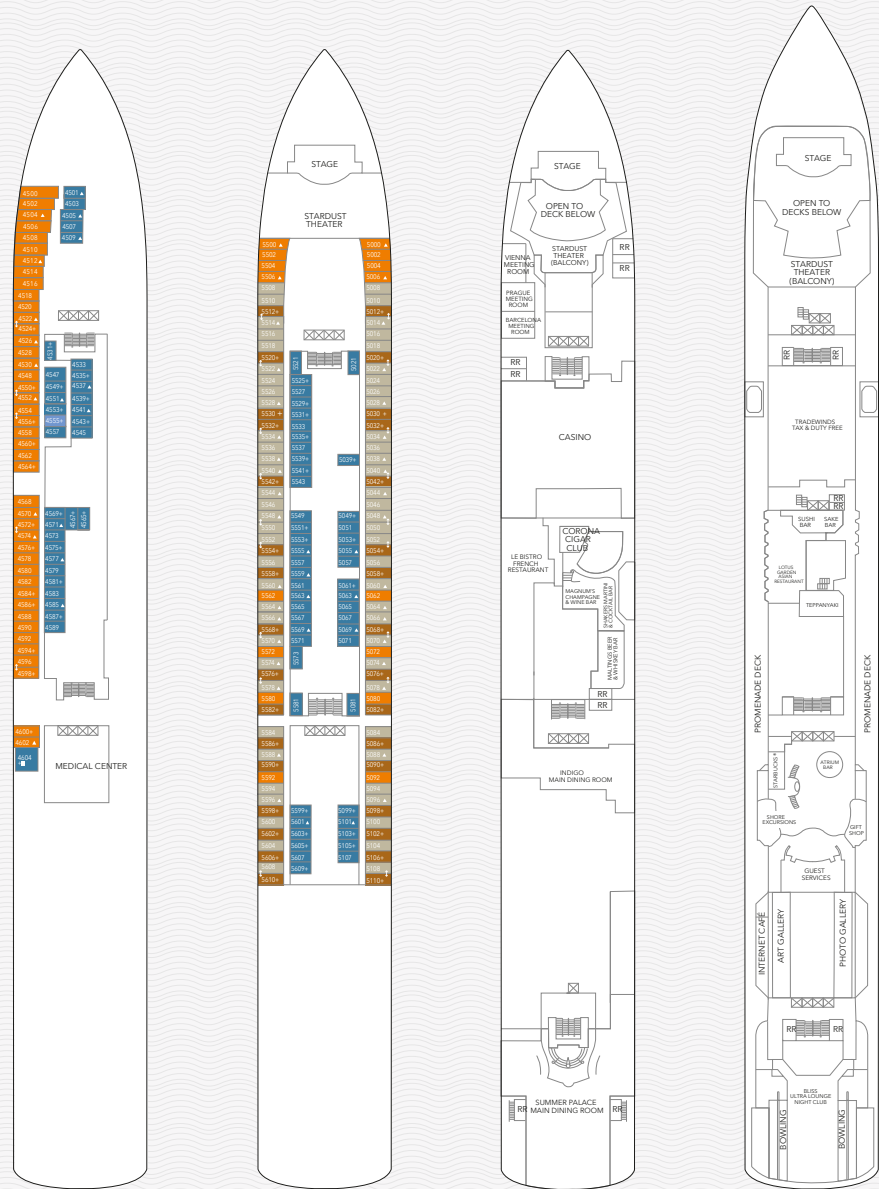

NORWEGIAN PEARL
DECK & FLOOR PLANS

Deck 4 Deck 5 Deck 6 Deck 7 Deck 8 Deck 9 Deck 10 Deck 11 Deck 12 Deck 13 Deck 14 Deck 15

NORWEGIAN PEARL
DECK & FLOOR PLANS

- Restrooms
- Elevator
- Laundrette
- Connecting Staterooms
- Wheelchair Accessible
- Triple with Sofabed
- 3rd and 4th guest occupancy available upon request; 3rd guest only occupancy available upon request in Owner's Suites

The Heaven	Suite	Club Balcony Suite	Balcony Suite	Ocean View	Interior
H1 Bedroom Garden Villa	H2 Deluxe Owner's Suite	H3 Deluxe Owner's Suite	S4 Deluxe Familiar	SD Deluxe Penthouse	SF Penthouse with Balcony
H4 Deluxe Owner's Suite	H6 Family Villa with Balcony	HF Penthouse with Balcony	SM Penthouse with Balcony	SN Penthouse with Balcony	
M1 MA	MB MX	B1 B4 BA	BF BX	O4 OA OB	OF OK OX
I4 IA IB	IF IX				

- Restrooms
- Elevator
- Laundrette
- Connecting Staterooms
- Wheelchair Accessible
- Triple with Sofabed
- 3rd and 4th guest occupancy available upon request; 3rd guest only occupancy available upon request in Owner's Suites