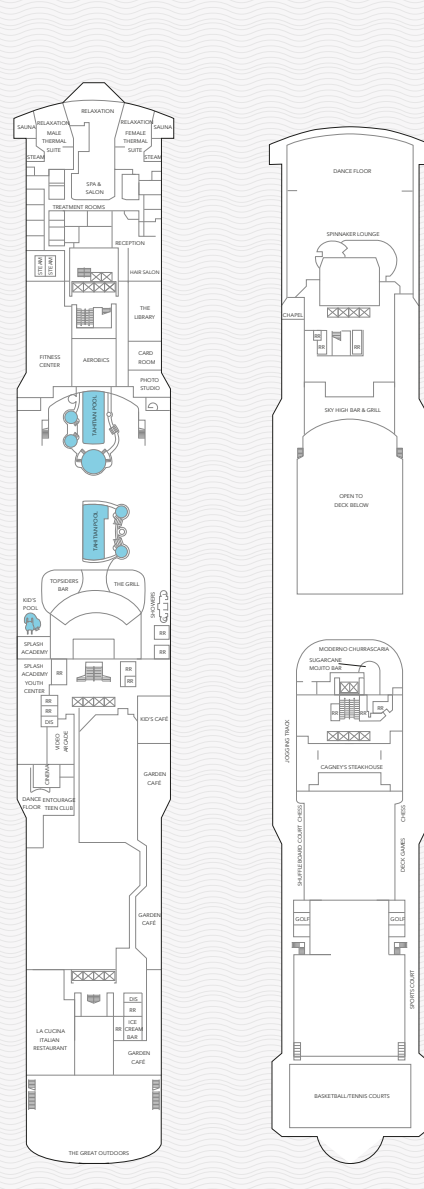

NORWEGIAN PEARL
DECK & FLOOR PLANS

Deck 4 Deck 5 Deck 6 Deck 7 Deck 8 Deck 9 Deck 10 Deck 11 Deck 12 Deck 13 Deck 14 Deck 15

NORWEGIAN PEARL
DECK & FLOOR PLANS

- Restrooms
- Elevator
- Laundrette
- Connecting Staterooms
- Wheelchair Accessible
- Triple with Sofabed
- 3rd and 4th guest occupancy available upon request; 3rd guest only occupancy available upon request in Owner's Suites

The Heaven	Suite	Club Balcony Suite	Balcony Suite	Ocean View	Interior
H1 Bedroom Garden Villa	H2 Deluxe Owner's Suite	H3 Deluxe Owner's Suite	S4 Deluxe Familiar	SD Deluxe Penthouse	SF Penthouse with Balcony
H4 Deluxe Owner's Suite	H6 Family Villa with Balcony	HF Penthouse with Balcony	SM Penthouse with Balcony	SN Penthouse with Balcony	
M1 MA	MB MX	B1 B4 BA	BF BX	O4 OA OB	OF OK OX
I4 IA IB	IF IX				

- Restrooms
- Elevator
- Laundrette
- Connecting Staterooms
- Wheelchair Accessible
- Triple with Sofabed
- 3rd and 4th guest occupancy available upon request; 3rd guest only occupancy available upon request in Owner's Suites