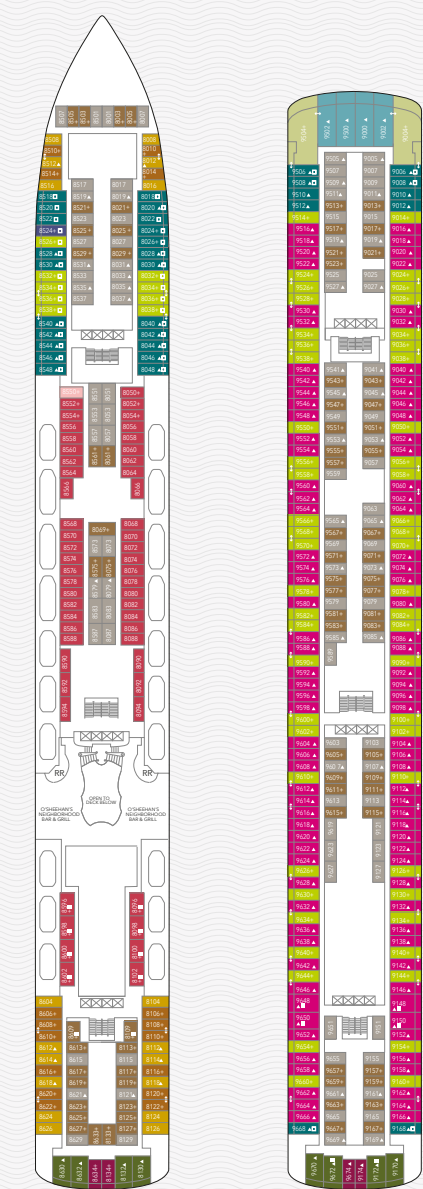

NORWEGIAN PEARL
DECK & FLOOR PLANS

Deck 4 Deck 5 Deck 6 Deck 7 Deck 8 Deck 9 Deck 10 Deck 11 Deck 12 Deck 13 Deck 14 Deck 15

NORWEGIAN PEARL
DECK & FLOOR PLANS

- Restrooms
- Elevator
- Laundrette
- Connecting Staterooms
- Wheelchair Accessible
- Triple with Sofabed
- 3rd and 4th guest occupancy available upon request; 3rd guest only occupancy available upon request in Owner's Suites

The Heaven	Suite	Club Balcony Suite	Balcony Suite	Ocean View	Interior
H1 Bedroom Garden Villa	H2 Deluxe Owner's Suite	H3 Deluxe Owner's Suite	S4 Deluxe Familiar	SD Deluxe Penthouse	SF Penthouse with Balcony
H4 Deluxe Owner's Suite	H6 Family Villa with Balcony	HF Penthouse with Balcony	SM Penthouse with Balcony	SN Penthouse with Balcony	
M1 MA	MB MX	B1 B4 BA	BF BX	O4 OA OB	OF OK OX
I4 IA IB	IF IX				

- Restrooms
- Elevator
- Laundrette
- Connecting Staterooms
- Wheelchair Accessible
- Triple with Sofabed
- 3rd and 4th guest occupancy available upon request; 3rd guest only occupancy available upon request in Owner's Suites