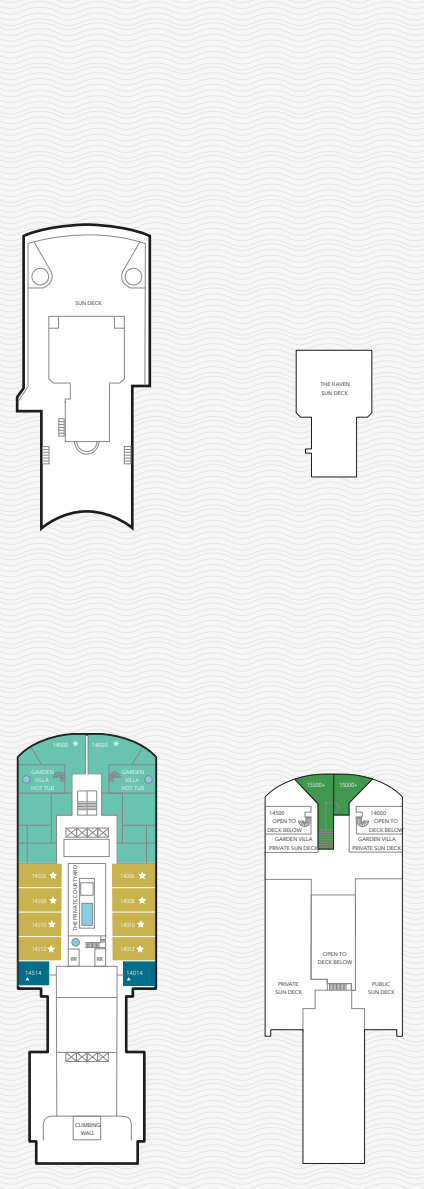

NORWEGIAN PEARL
DECK & FLOOR PLANS

Deck 4 Deck 5 Deck 6 Deck 7 Deck 8 Deck 9 Deck 10 Deck 11 Deck 12 Deck 13 Deck 14 Deck 15

NORWEGIAN PEARL
DECK & FLOOR PLANS

- Restrooms
- Elevator
- Laundrette
- Connecting Staterooms
- Wheelchair Accessible
- Triple with Sofabed
- 3rd and 4th guest occupancy available upon request; 3rd guest only occupancy available upon request in Owner's Suites

The Heaven	Suite	Club Balcony Suite	Balcony Suite	Ocean View	Interior
H1 Bedroom Garden Villa	H2 Deluxe Owner's Suite	H3 Deluxe Owner's Suite	S4 Deluxe Familiar	SD Deluxe Penthouse	SF Penthouse with Balcony
H4 Deluxe Owner's Suite	H6 Family Villa with Balcony	HF Penthouse with Balcony	SM Penthouse with Balcony	SN Penthouse with Balcony	
M1 MA	MB MX	B1 B4 BA	BF BX	O4 OA OB	OF OK OX
I4 IA IB	IF IX				

- Restrooms
- Elevator
- Laundrette
- Connecting Staterooms
- Wheelchair Accessible
- Triple with Sofabed
- 3rd and 4th guest occupancy available upon request; 3rd guest only occupancy available upon request in Owner's Suites