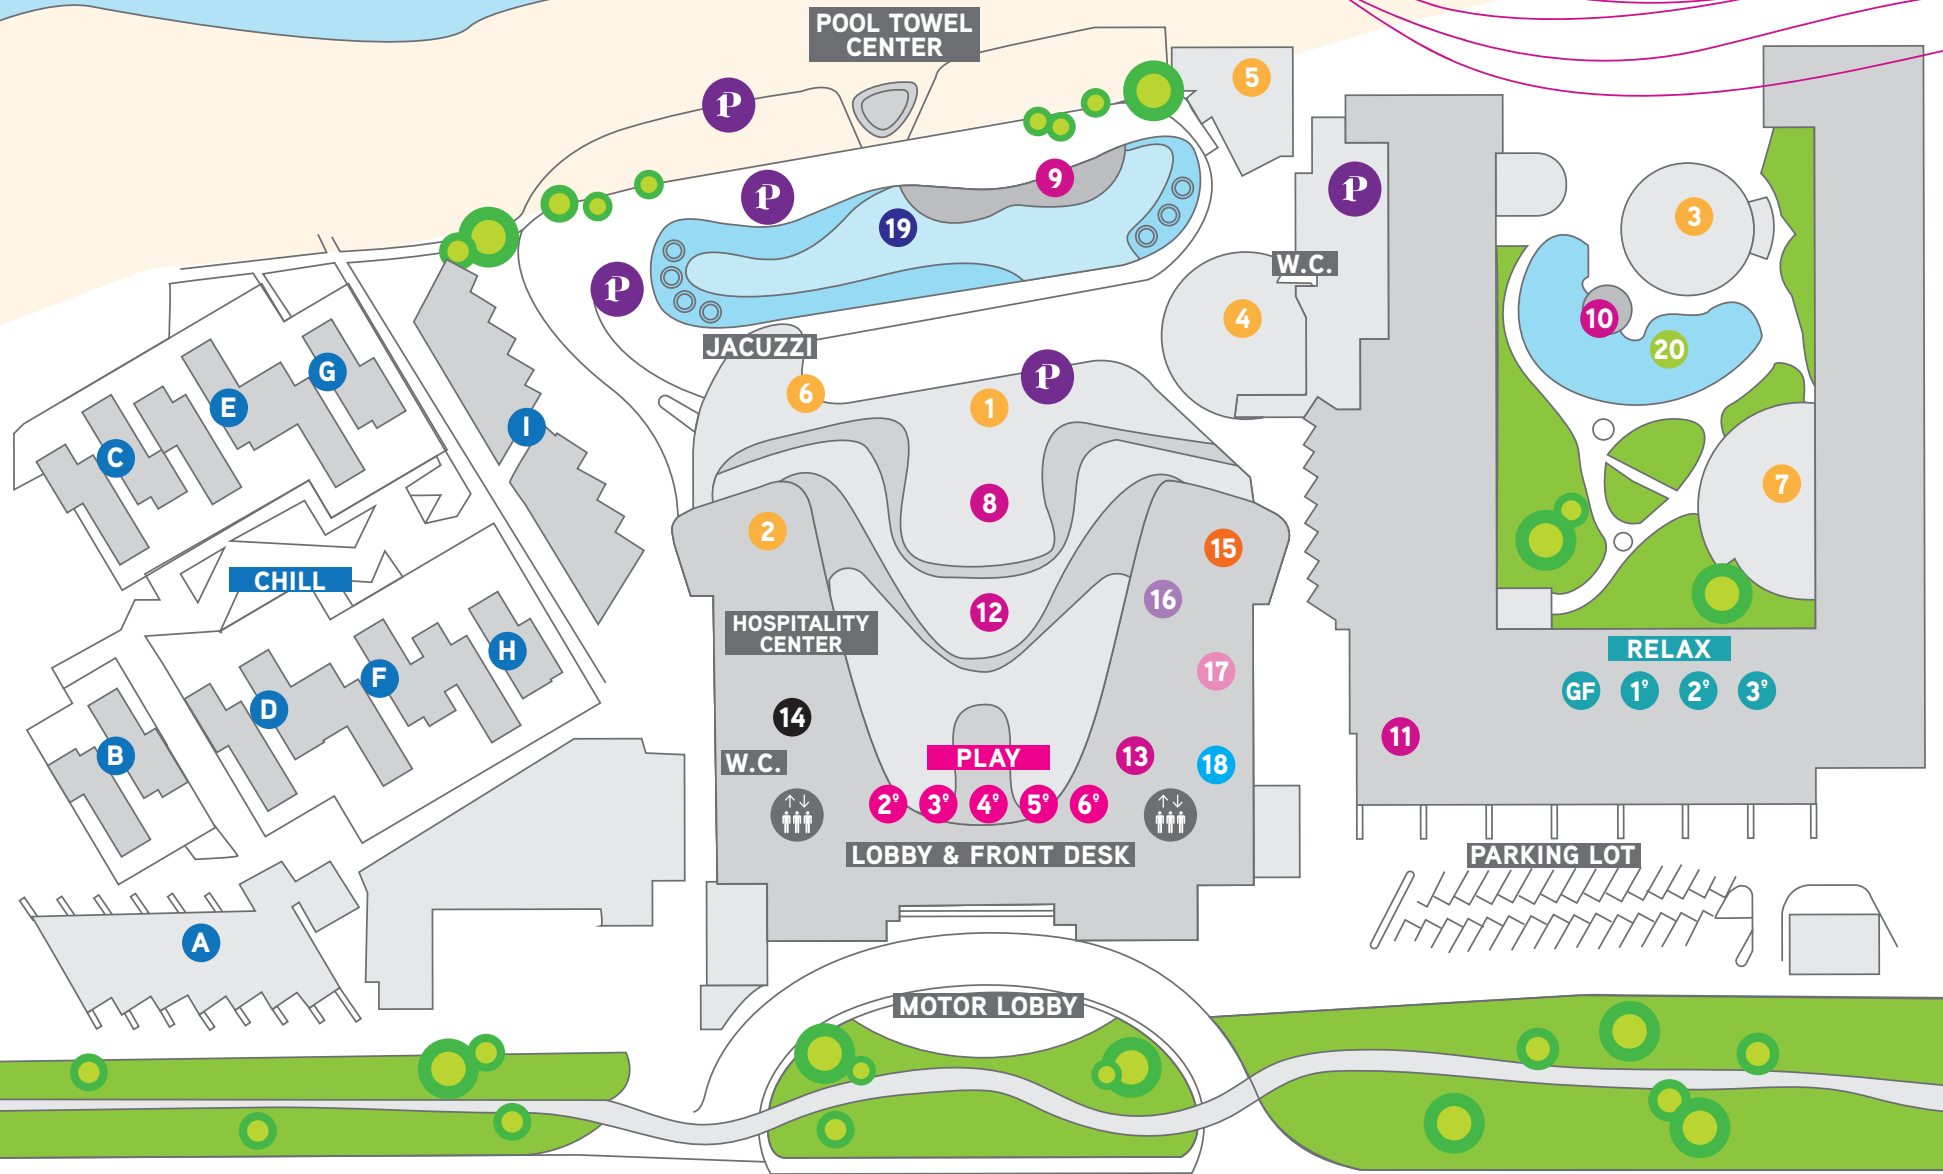

## PLAY

## RELAX

## RESTAURANTS

- |   |                  |                        |     |
|---|------------------|------------------------|-----|
| 1 | <b>RAIN</b>      | International Buffet   | GF  |
| 2 | <b>SUTRA</b>     | Asiatic Specialties    | 1st |
| 3 | <b>SHE</b>       | Aphrodisiac Experience | GF  |
| 4 | <b>AMORES</b>    | Mexican                | GF  |
| 5 | <b>SEA FLIRT</b> | Sea Food               | GF  |
| 6 | <b>FLAME</b>     | Grill                  | GF  |
| 7 | <b>ROMANZA</b>   | Italian Dinner         | GF  |

## BARS

- |    |                  |                   |     |
|----|------------------|-------------------|-----|
| 8  | <b>BASH</b>      | Main Bar & Snacks | 1st |
| 9  | <b>BOOST</b>     | Sexy Pool Bar     | GF  |
| 10 | <b>ZILANZIO</b>  | Quiet Pool Bar    | GF  |
| 11 | <b>SCORE</b>     | Sports Bar        | GF  |
| 12 | <b>LEVEL 3.5</b> | Lobby Bar         | 1st |
| 13 | <b>SKY 3.5</b>   | Roof Top Bar      | 7th |
| 14 | <b>CAFFEINE</b>  | Gourmet Cafe      | 1st |