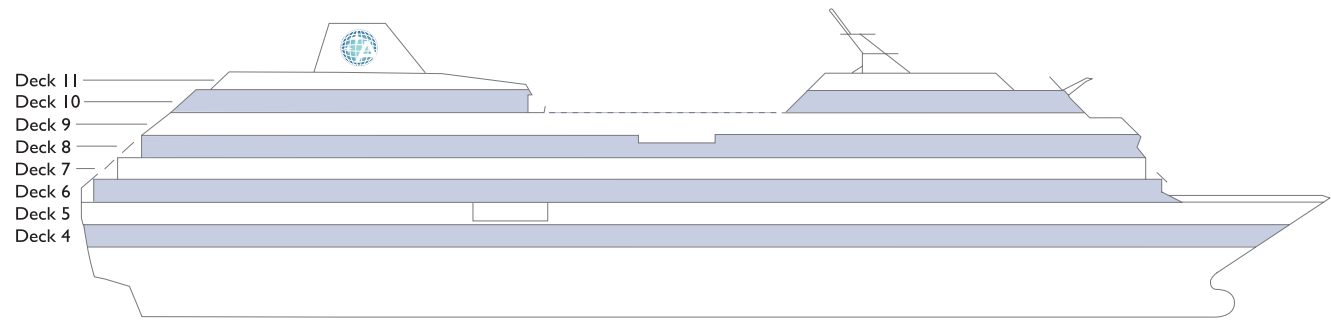

*Category 08 Staterooms have obstructed views.
Deck plans are not drawn to scale, and deck numbers reflect guest levels only.